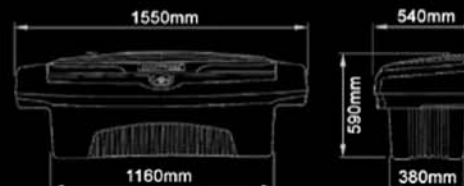

VAN0012 - CONCORDE FULL SERIES I

Designed to fit full sized American utility vehicles. Front opening with single central lock

VAN0013 - CONCORDE FULL SERIES II
Designed to fit full sized American utility vehicles. Front opening with single central lock