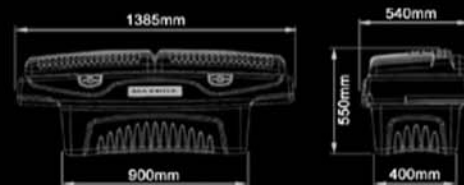

Available through all leading new vehicle distributors nationwide - Distributed by Best Bars Limited - 09 269-0582 - sales@bestbars.co.nz - www.bestbars.co.nz

VAN0003 - PHANTOM

Designed to suit most small & midsize utility vehicles. Features "Gull-wing" side opening doors. Designed to sit on sides of wellside.

VAN0001 - CONCORD I

Designed to suit smaller utility vehicles. This model is front opening with single central lock.

VAN0014 - CONCORDE II

Designed to suit most small and midsize utility vehicles. Dual front opening lids with individual locks