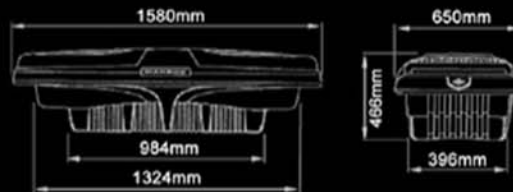

BEST  **BARS** LTD

"THE AUTO ACCESSORIES SPECIALISTS"

Tough yet Stylish

UTILITY BOX

MAXBOX™ offers an outstanding combination of value and features that are the industry standard for quality and reliability. MAXBOX™ provides maximum secured space for your belongings along your journey. Built to fit all trucks. Easy and no drill installation.

Available through all leading new vehicle distributors nationwide - Distributed by Best Bars Limited - 09 269-0582 - sales@bestbars.co.nz - www.bestbars.co.nz

VAN0003 - PHANTOM

Designed to suit most small & midsize utility vehicles. Features "Gull-wing" side opening doors. Designed to sit on sides of wellside.

VAN0001 - CONCORD I

Designed to suit smaller utility vehicles. This model is front opening with single central lock.

VAN0014 - CONCORDE II

Designed to suit most small and midsize utility vehicles. Dual front opening lids with individual locks