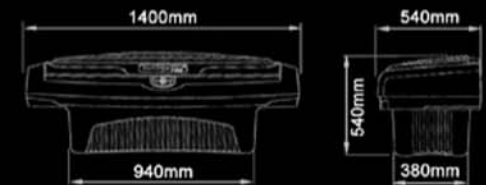

VAN0011 - CONCORDE EXTRA
Designed to suit midsize utility vehicles. This model is front opening with single central lock.