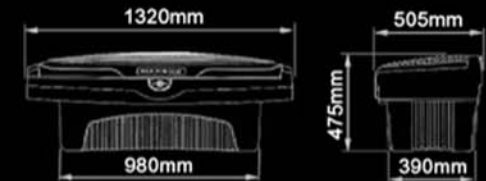

Available through all leading new vehicle distributors nationwide - Distributed by Best Bars Limited - 09 269-0582 - sales@bestbars.co.nz - www.bestbars.co.nz

VAN0003 - PHANTOM

Designed to suit most small & midsize utility vehicles. Features "Gull-wing" side opening doors. Designed to sit on sides of wellside.

VAN0001 - CONCORD I

Designed to suit smaller utility vehicles. This model is front opening with single central lock.

VAN0014 - CONCORDE II

Designed to suit most small and midsize utility vehicles. Dual front opening lids with individual locks